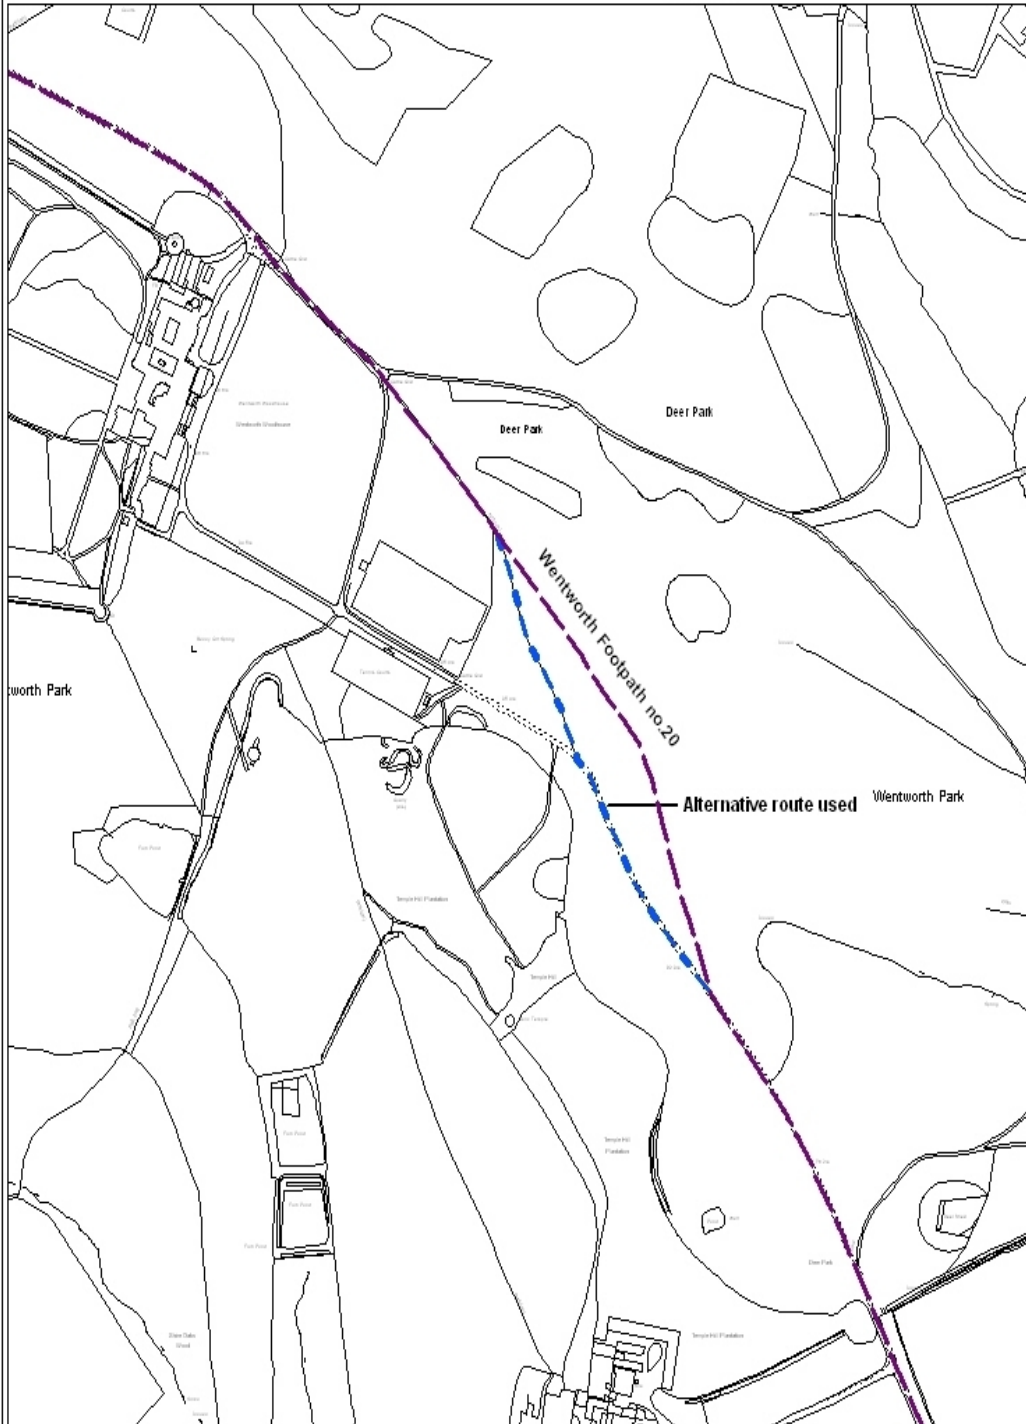

**Title:** Wentworth Footpath no.20

**Dwg No:** W F20

**Scale:** 1:5000

**Parish/Ward:** Hooper

**Grid Ref:** SK 400 974

Rotherham MBC  
Environment & Devt Service  
Bailey House  
Rawmarsh Road  
ROTHERHAM  
S60 1TD

- KEY**
- Public Footpath ————
  - Alternative Route - - - - -

This map is reproduced from the Ordnance Survey map by Rotherham MBC with the permission of The Controller of Her Majesty's Stationery Office. - Crown Copyright. All rights reserved.  
Additional Information - Copyright Rotherham MBC. Unauthorised reproduction in any form without the permission of Rotherham MBC may lead to prosecution or civil proceedings. Licence Number: 100019587  
Produced by Rotherham MBC